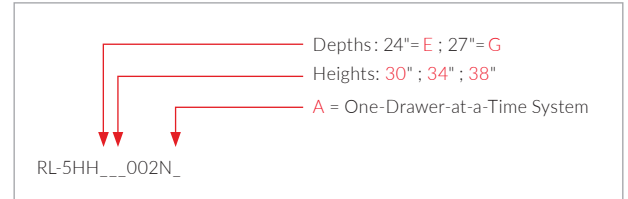

HERE ARE SOME SOLUTIONS

See more suggested models on rousseaumetal.com/int_en/verticaldrawer

36" W - 3 drawers

RL-5HE__006N_