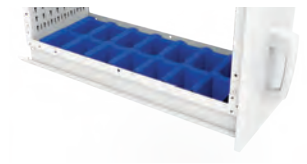

**ONE-DRAWER-AT-A-TIME**

Available as an option

**ADJUSTABLE TRAY**

Ideal for storing different tools and products. Easy tool-free repositioning in one inch increments

**PVC DRAWER LINER**

**PLASTIC BINS**

**ERGONOMIC HANDLE**

Comfort-grip handle with integrated drawer lock-in mechanism

**MAGNETIC DIVIDER**

Easy to reposition, front-to-back and left-to-right dividers available

**SECURE**

The R2V cabinet is anchored to the R cabinet below to ensure unit stability