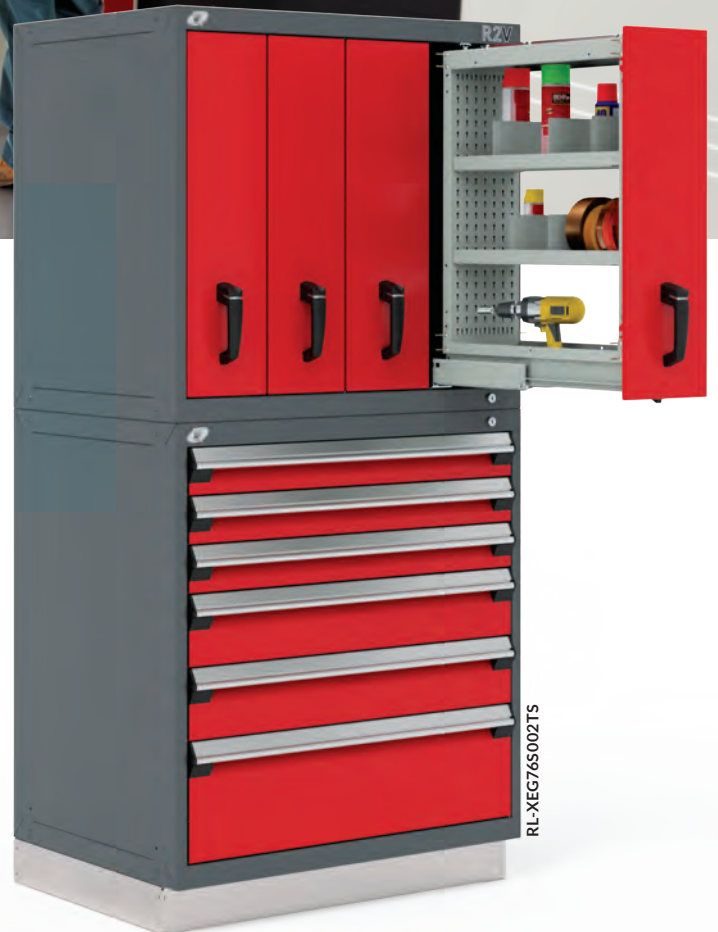

RL-XEG76S002TS